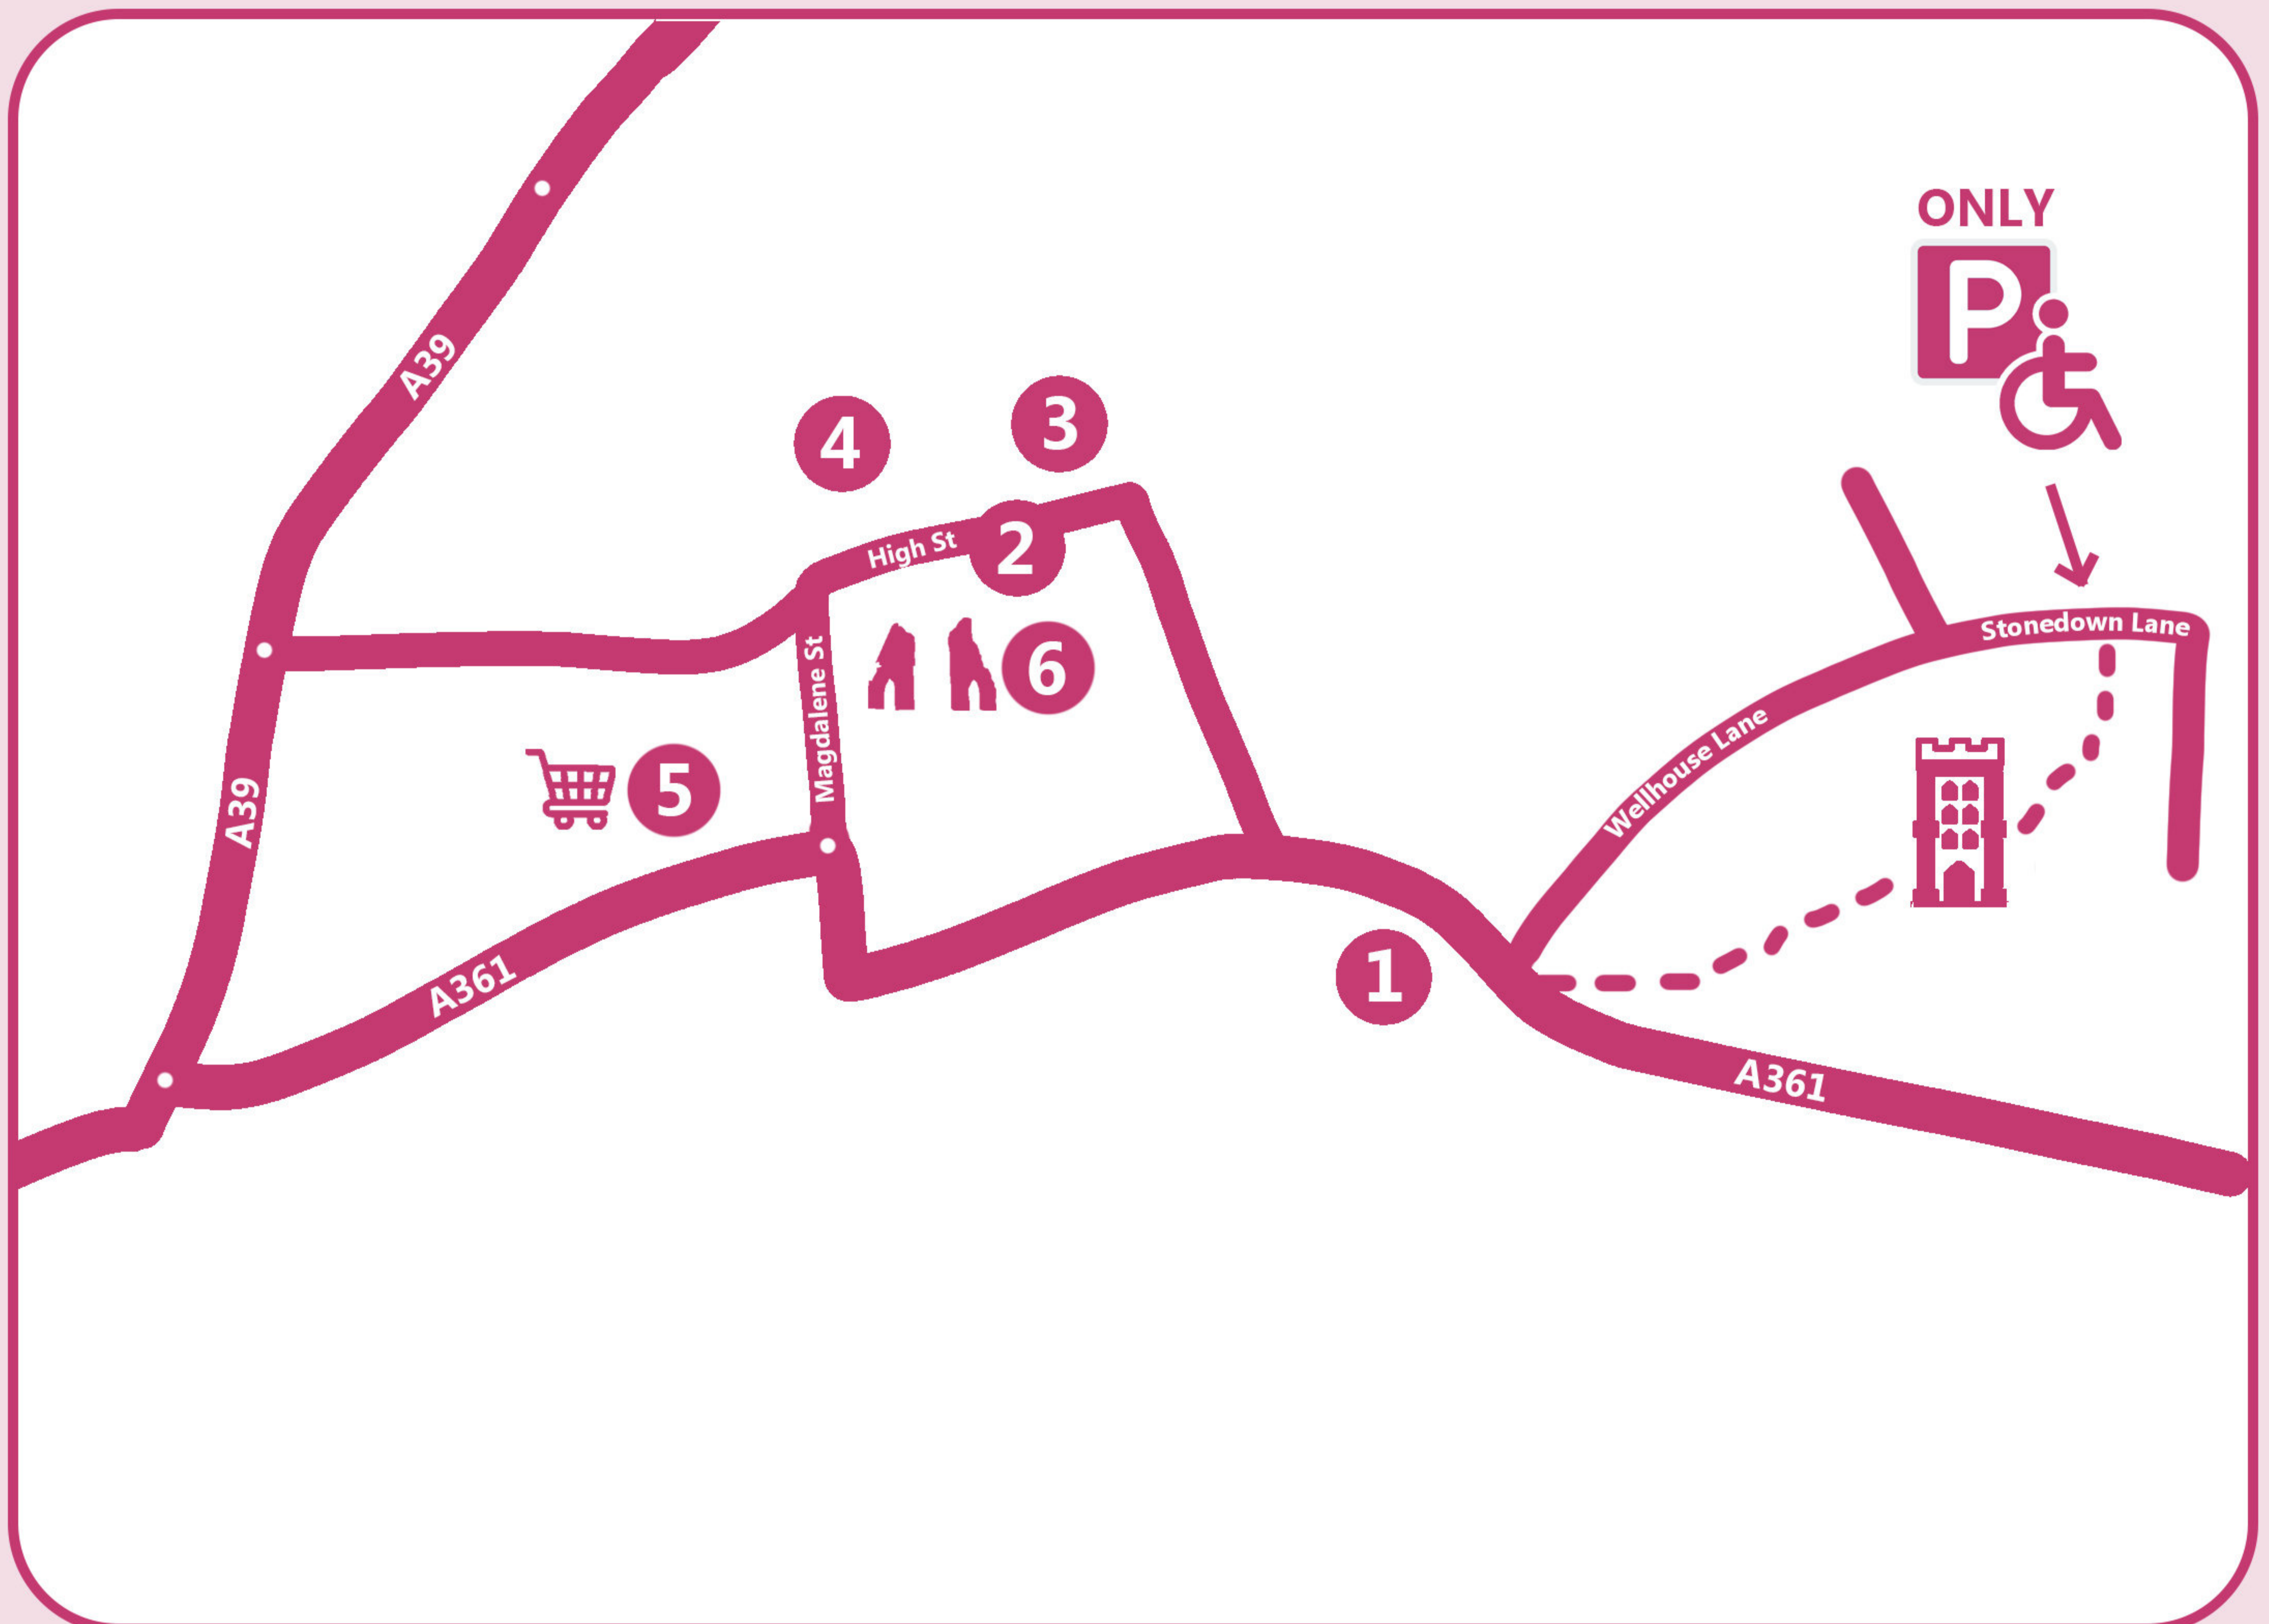

Glastonbury

Parking guide

1 Factory car park
0.5km to Tor

2 Silver Street car park
1.1km to Tor

3 Butt Close car park
1.2km to Tor

4 St. John's car park
1.4km to Tor

5 Morrisons Shop
1.5km to Tor

6 Glastonbury Abbey
1.5km to Tor

Travel
SOMERSET
Highways & Transport